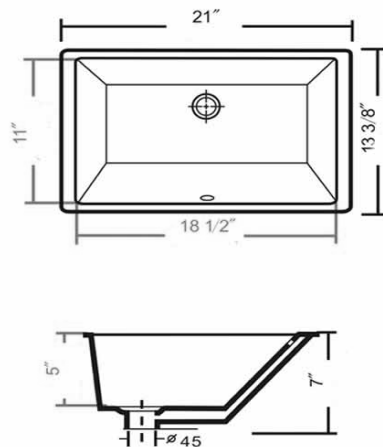

410-CTB-3621-3-BASIN

440-CTB-3621-3-BASIN

410 - CTB - 3621 - 3 - TRENCH

4" Build-up, Caesarstone Blizzard, 36 "W, 3 faucet holes, Trench Sink

DESIGN CODE (PREFIX)

Item #	Size	DESIGN CODE (PREFIX)			
		400 3/4" thick	410 4" Build-up	420 2.5" Build-up	440 3/4" Tapered to 3/8"
CTB2421	24 1/4"W x 21 5/8"D x ____"H	1110	1745	1625	1265
CTB3021	30 1/4"W x 21 5/8"D x ____"H	1250	1945	1825	1425
CTB3621	36 1/4"W x 21 5/8"D x ____"H	1395	2145	2025	1585
CTB4221	42 1/4"W x 21 5/8"D x ____"H	1545	2350	2225	1745
CTB4821	48 1/4"W x 21 5/8"D x ____"H	1695	2550	2395	1910
CTB5421	54 1/4"W x 21 5/8"D x ____"H	1845	2765	2595	2065
CTB5421D (double sink)	54 1/4"W x 21 5/8"D x ____"H	2075	2995	2825	2295
CTB6021	60 1/4"W x 21 5/8"D x ____"H	1985	2955	2785	2225
CTB6021D (double sink)	60 1/4"W x 21 5/8"D x ____"H	2245	3225	3050	2490
CTB6621	66 1/4"W x 21 5/8"D x ____"H	2135	3165	2975	2385
CTB6621D (double sink)	66 1/4"W x 21 5/8"D x ____"H	2395	3425	3250	2650
CTB7221	72 1/4"W x 21 5/8"D x ____"H	2285	3365	3175	2550
CTB7221D (double sink)	72 1/4"W x 21 5/8"D x ____"H	2545	3635	3450	2810

Recommended Sinks Please specify when ordering

BASIN	18 x 11 x 7	White	Include in Top Price
TRENCH	18 x 13 x 7	White	Include in Top Price

BASIN

TRENCH