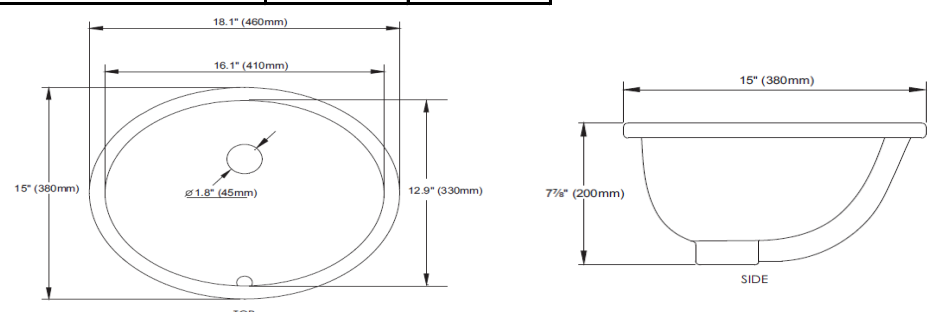

Recommended Sinks

SINKOV1518W	White Undermount Oval	$85
SINKOV1518L	Linen Undermount Oval	$85