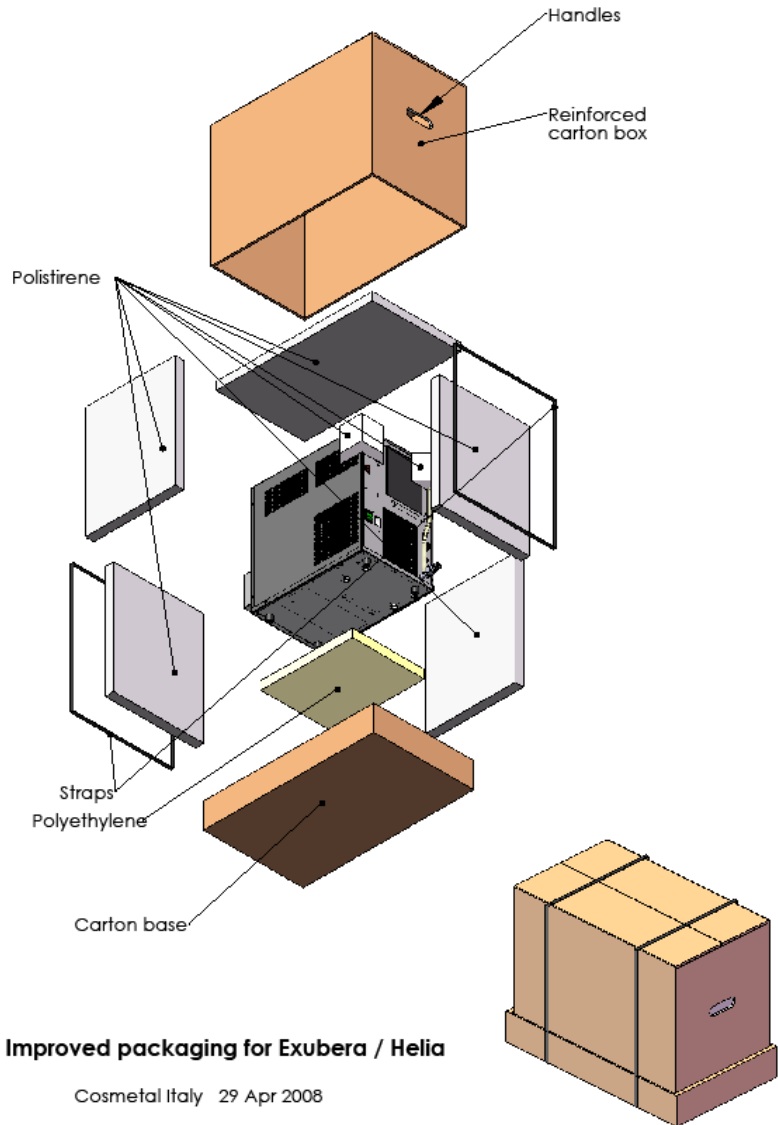

Improved Package But Still No UPS Ground Shipping

Improved packaging for Exubera / Helia

Cosmetal Italy 29 Apr 2008