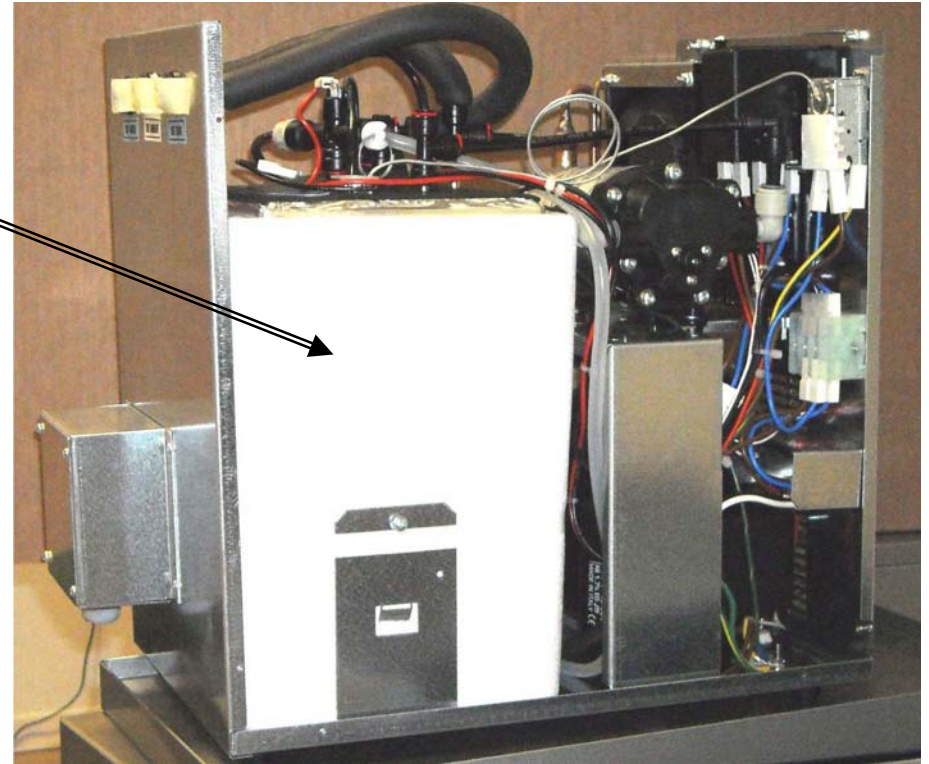

Ice Bank Redesign

6) We repositioned the motor agitator inside the ICE BANK. It works properly if it's immersed in water. In the previous round shape ICE BANK, the pump was on the top. If the ICE BANK was not completely filled, the pump was working out of water thus making noise.

The New ICE bank has the advantage to have the motor agitator on the bottom . Therefore even if the ICE BANK is not completely filled, the pump is immersed in water and works without making noise and failure.

7) Because of new larger ICE BANK, the electrical connection box has been moved slightly to the left, to allow the black power cable to go through.

▶▶▶ Product Features / Performance

Features: Exubera

- **Compact dimensions: (16" h x 10" w x 15.25 d)**
- **Delivers 7.9 gallons per hour chilled to 40 degree's**
- **1.85 gallons in one draw**
- **Requires Co2 tank (sold separately)**
- **Power consumption: 350 watt (WG)**
- **Uses ozone friendly R134a**
- **New Part# EV983050**
- **UL Certified**
- **Submitting for AB1953 low lead compliance for CA, VT**