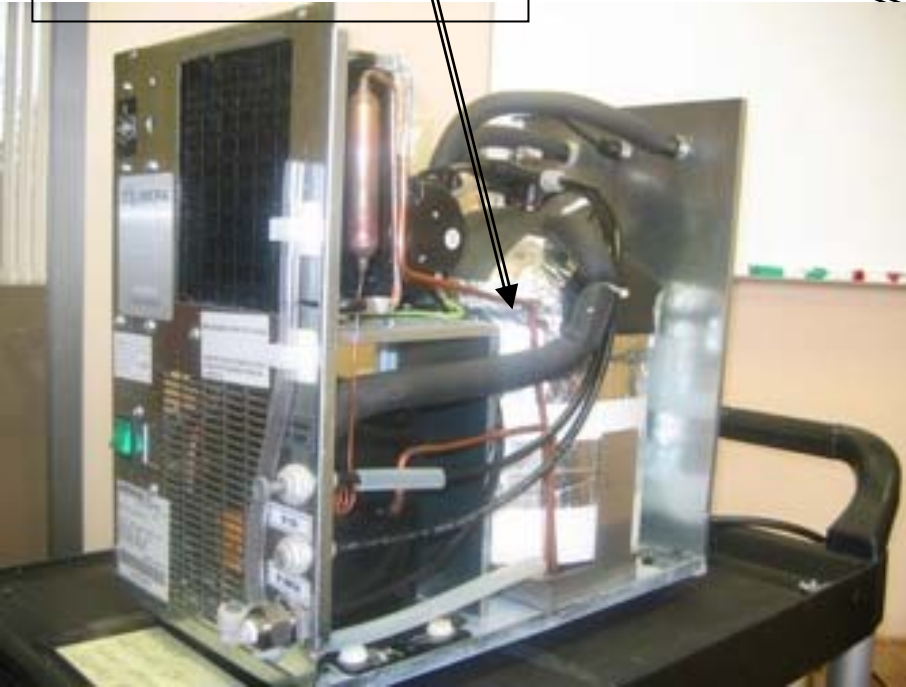

Ice Bank Redesign

5) New for 2011 a squared and more commercial quality Redesigned ICE BANK which increases the capacity from 25 liters/hour to 30 liters/hour, and from 4 to 7 liters in "one go".

2010 Version ICE BANK