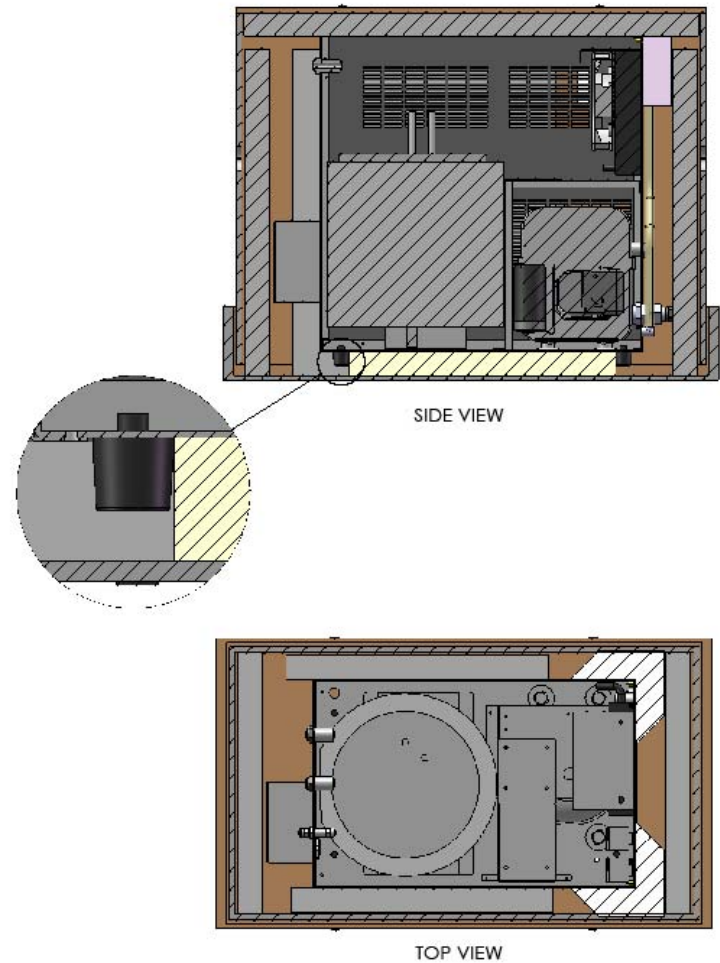

IMPROVED PACKAGING for EXUBERA & HELIA

COSMETAL Italy 29 Apr 2008