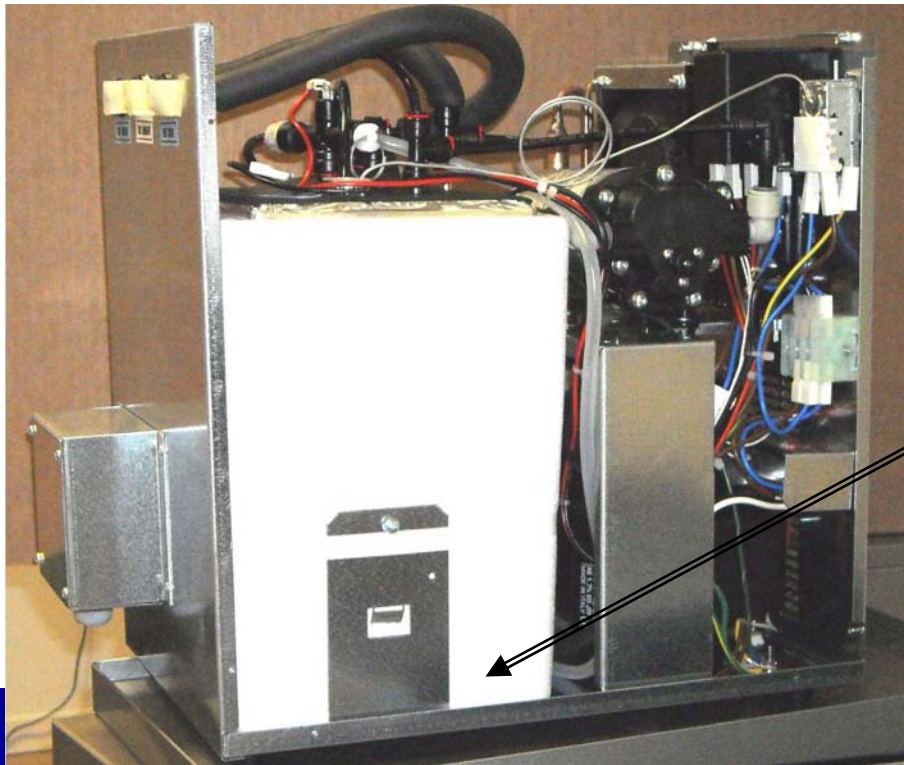

Ice Bank Redesign

5) New for 2011 a squared and more commercial quality Redesigned ICE BANK which increases the capacity from 25 liters/hour to 30 liters/hour, and from 4 to 7 liters in "one go".

2010 Version ICE BANK

Ice Bank Redesign

6) We repositioned the motor agitator inside the ICE BANK. It works properly if it's immersed in water. In the previous round shape ICE BANK, the pump was on the top. If the ICE BANK was not completely filled, the pump was working out of water thus making noise.

The New ICE bank has the advantage to have the motor agitator on the bottom . Therefore even if the ICE BANK is not completely filled, the pump is immersed in water and works without making noise and failure.

7) Because of new larger ICE BANK, the electrical connection box has been moved slightly to the left, to allow the black power cable to go through.

▶▶▶ Product Features / Performance

Features: Exubera

- **Compact dimensions: (16" h x 10" w x 15.25 d)**
- **Delivers 7.9 gallons per hour chilled to 40 degree's**
- **1.85 gallons in one draw**
- **Requires Co2 tank (sold separately)**
- **Power consumption: 350 watt (WG)**
- **Uses ozone friendly R134a**
- **New Part# EV983050**
- **UL Certified**
- **Submitting for AB1953 low lead compliance for CA, VT**