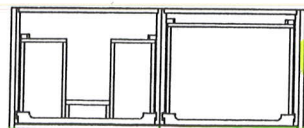

Split drawer for vessel, drawer

Includes one 24" drawer split for plumbing and one drawer to the right

Includes steel brackets - Require solid blocking in wall behind cabinet

ITEM #	Without Top	A	B	C	D	CTB
440-0436V	36W x 21.5D x 7H	2035	2635	2395		Call
440-0448V	48W x 21.5D x 7H	2125	2745	2495		Call