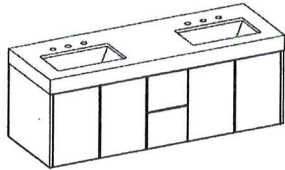

Features

Available in finishes listed here
Designed to be wall hung
Clear maple interior
C-top is 4" thick with a 1/8" overhang
Sink is White Porcelain 18" x 11"
Specs available at NUVOVANITY.COM

1. *Vanity Flair Finishes*
2. A1 Cinnamon
   - A6 Black Forest
   - A7 Coffee Bean
   - A10 Blanc
   - B12 Clear Caramelized Bamboo
   - B14 Wenge
   - B18 Rosewood
   - B19 Macassar Ebony
   - B20 Black Forest on Bamboo
   - B30 Clear Rift Oak
   - B21 Café on Rift Oak
   - B22 Desert Flax on Rift Oak

- C1 Palissandro
- C2 Carbone
- C3 Oregon Pine
- C4 Noce Daniella
- C5 Makassar
- C21 White Acrylic
- C22 Black Acrylic
- C23 Grey Acrylic
- C24 Red Acrylic
- C25 Blue Acrylic
- C26 Ivory Acrylic

Grain Direction is Horizontal on Front *on wall hung style*
Grain Direction is Vertical on Sides

Recommended Accessories

Item Code	Description	Notes	Price	Unit
CTB	Countertop/Sink	4" Caesarstone Blizzard with Undermount Sink - add 0,1,3 for faucet holes	See Price Below	
PTRAY	Pull Out Tray	Located behind doors under sink	$350	
PWR110	Power Outlet	Will be located on inner right side	$195	
HDCI	Hairdryer/Curling Iron Kit	Will be located behind door on right side	$195	
DWRLT1	Motion Active Drawer Light	Comes separately	$80	
DDU12	Drawer Divider Upper <12"	Standard placement is right side on top drawer	$100	
DDL12	Drawer Divider Lower <12"	Standard placement is right side on top drawer	$100	
STAN10	1" x 1" x 10" Chrome Leg	Must Assemble on site	$76	ea
TTO	Touch-To-Open Drawer	Drawer is touch to open and touch to close	$50	ea

60" version