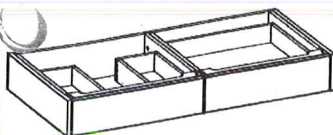

36" version

Drawer, split drawer for vessel

Includes one 24" drawer split for plumbing and one drawer to the left

Includes steel brackets - Require solid blocking in wall behind cabinet

ITEM #	Without Top	A	B	C	D	CTB
440-0336V	36W x 21.5D x 7H	2035	2635	2395		Call
440-0348V	48W x 21.5D x 7H	2125	2745	2495		Call