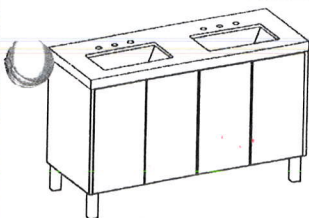

48" version

3 drawers, 2 doors, 3 drawers

Designed for a single sink

Includes 24" door cabinet and drawer banks on left and right

ITEM #	Without Top	A	B	C	D	CTB
420-0542	42W x 21.5D x 34H	4160	5385	4895		2225
420-0548	48W x 21.5D x 34H	4245	5495	4995		2395
420-0560	60W x 21.5D x 34H	4585	5935	5395		2785
420-0572	72W x 21.5D x 34H	4755	6155	5595		3175