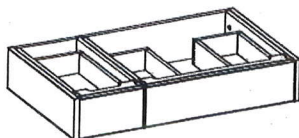

48" version

Fixed panel, drawer

Includes one 24" false panel for plumbing and one drawer to the right

Includes steel brackets - Require solid blocking in wall behind cabinet

ITEM #	Without Top	A	B	C	D	CTB
440-0436	36W x 21.5D x 7H	1695	2195	1995		1585
440-0448	48W x 21.5D x 7H	1780	2295	2095		1910