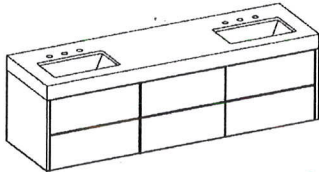

### Recommended Accessories

Item Code	Description	Notes	Price	Unit
CTB	Countertop/Sink	4" Caesarstone Blizzard with Undermount Sink - add 0,1,3 for faucet holes	See Price Below	
PTRAY	Pull Out Tray	Located behind doors under sink	\$350	
PWR110	Power Outlet	Will be located on inner right side	\$195	
HDCI	Hairdryer/Curling Iron Kit	Will be located behind door on right side	\$195	
DWRLT1	Motion Active Drawer Light	Comes separately	\$80	
DDU12	Drawer Divider Upper <12"	Standard placement is right side on top drawer	\$100	
DDL12	Drawer Divider Lower <12"	Standard placement is right side on top drawer	\$100	
STAN10	1" x 1" x 10" Chrome Leg	Must Assemble on site	\$76	ea
TTO	Touch-To-Open Drawer	Drawer is touch to open and touch to close	\$50	ea

60" version

4 doors, 2 drawers

Designed for a double sink configuration  
 Includes two 24" door cabinets on outside for plumbing and drawer bank in the middle

ITEM #	Without Top	A	B	C	D	CTB
410-0760	60W x 21.5D x 20H	4245	5495	4995		3225
410-0772	72W x 21.5D x 20H	4335	5595	5095		3635