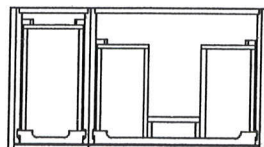

Drawer, split drawer for vessel

Includes one 24" drawer split for plumbing and one drawer to the left

Includes steel brackets - Require solid blocking in wall behind cabinet

ITEM #	Without Top	A	B	C	D	CTB
440-0336V	36W x 21.5D x 7H	2035	2635	2395		Call
440-0348V	48W x 21.5D x 7H	2125	2745	2495		Call