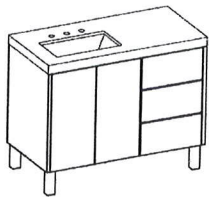

*Top + Sink*

36" version

3 drawers, 2 doors

Includes one drawer bank to the left with 24" door cabinet for plumbing to the right

*Best floor display*

ITEM #	Without Top	A	B	C	D	CTB
420-0336	36W x 21.5D x 34H	3225	4175	3795		2025
420-0342	42W x 21.5D x 34H	3315	4285	3895		2225
420-0348	48W x 21.5D x 34H	3395	4395	3995		2395