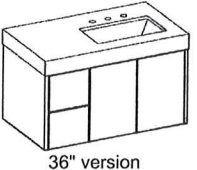

*Must Must Must Must*

*For display*

*New part leg PP61 pricelist*

24" version

Split drawers top and bottom

Top Drawer is shallow for vessel/semi recessed sink installation  
Top and bottom drawers are split for plumbing

ITEM #	Without Top	A	B	C	D	CTB
410-0124	24W x 21.5D x 20H	1950	2525	2295	<i>New</i>	1745
410-0130	30W x 21.5D x 20H	2035	2635	2395		1945
410-0136	36W x 21.5D x 20H	2125	2745	2495		2145
410-0142	42W x 21.5D x 20H	2195	2855	2595		2350

30" version

2 Doors

Door cabinet  
20" model has 1 door hinges right, all others have 2

ITEM #	Without Top	A	B	C	D	CTB
410-0224	24W x 21.5D x 20H	1525	1975	1795	<i>New</i>	1745
410-0230	30W x 21.5D x 20H	1615	2085	1895		1945
410-0236	36W x 21.5D x 20H	1695	2195	1995		2145