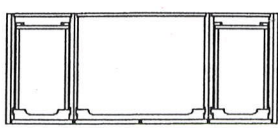

42" version

2 doors, 2 drawers on right

Includes one 24" door cabinet for plumbing and one drawer bank to the right  
Drawer bank to the right includes 2 drawers.

ITEM #	Without Top	A	B	C	D	CTB
410-0436	36W x 21.5D x 20H	3055	3955	3595	<i>New</i>	2145
410-0442	42W x 21.5D x 20H	3145	4065	3695		2350
410-0448	48W x 21.5D x 20H	3225	4175	3795		2550

48" version

2 doors, 4 drawers

Designed for a single sink configuration

Includes one 24" door cabinet in center for plumbing and a drawer bank on each side

ITEM #	Without Top	A	B	C	D	CTB
410-0542	42W x 21.5D x 20H	4245	5495	4995	<i>New</i>	2350
410-0548	48W x 21.5D x 20H	4335	5605	5095		2550
410-0560	60W x 21.5D x 20H	4495	5825	5295		2955
410-0572	72W x 21.5D x 20H	4675	6045	5495		3365