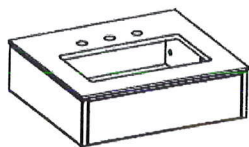

Features

Available in finishes listed here
Designed to be Wall Hung
Clear maple interior
C-top is .75" thick with "thinned edge"
and a 1/8" overhang
Sink is White Porcelain 18" x 11"
Specs available at NUVOVANITY.COM
Grain Direction is Horizontal on Front
Grain Direction is Vertical on Sides

Finishes

A1 Cinnamon	B12 Clear Caramelized Bamboo	C1 Palissandro	C24 Red Acrylic
A6 Black Forest	B14 Wenge	C2 Carbone	C25 Blue Acrylic
A7 Coffee Bean	B18 Rosewood	C3 Oregon Pine	C26 Ivory Acrylic
A10 Blanc	B19 Macassar Ebony	C4 Noce Daniella	
	B20 Black Forest on Bamboo	C5 Makassar	
	B30 Clear Rift Oak	C21 White Acrylic	
	B21 Café on Rift Oak	C22 Black Acrylic	
	B22 Desert Flax on Rift Oak	C23 Grey Acrylic	

Recommended Accessories

CTB	Countertop/Sink	"thinned" 3/4" Caesarstone Blizzard with Sink - add 0,1,3 for faucet holes	See Price Below
DWRLT1	Motion Active Drawer Light	Comes separately	$80
DDL12	Drawer Divider Lower <12"	Standard placement is right side on top drawer	$100
TTO	Touch-To-Open Drawer	Drawer is touch to open and touch to close	$50 ea

Wall hung
Show accessories in floor displays

24" version