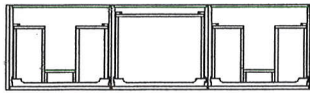

3 interiors 4 split drawers, 2 drawers

Designed for a double sink configuration
Includes two 24" drawer cabinets on outside for plumbing and drawer bank in the middle

ITEM #	Without Top	A	B	C	D	CTB
410-0860	60W x 21.5D x 20H	5095	6595	5995		3225
410-0872	72W x 21.5D x 20H	5185	6695	6095		3635

Linen Cabinets - Wall Hung

3 adjustable shelves in upper section, 2 adjustable shelves in lower section

ITEM #	Dimensions	A	B	C	D	
410-0920L	21W x 16D x 65H	2545	3295	2995		
410-0920R	21W x 16D x 65H	2545	3295	2995		
9 towel cubbies in upper section, linen hamper in lower section						
410-0921L	21W x 16D x 65H	3175	4115	3740		
410-0921R	21W x 16D x 65H	3175	4115	3740		
Interior automatic light, 2 adj glass shelves, 3 towel cubbies, linen hamper in lower section						
410-0922L	21W x 16D x 65H	3970	5135	4670		
410-0922R	21W x 16D x 65H	3970	5135	4670