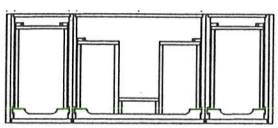

48" version

2 doors, 4 drawers

Designed for a single sink configuration

Includes one 24" door cabinet in center for plumbing and a drawer bank on each side

ITEM #	Without Top	A	B	C	D	CTB
410-0542	42W x 21.5D x 20H	4245	5495	4995	<i>New</i>	2350
410-0548	48W x 21.5D x 20H	4335	5605	5095		2550
410-0560	60W x 21.5D x 20H	4495	5825	5295		2955
410-0572	72W x 21.5D x 20H	4675	6045	5495		3365

48" version

2 split drawers, 4 drawers

Designed for a single sink configuration

Includes one 24" drawer cabinet in center for plumbing and a drawer bank on each side

ITEM #	Without Top	A	B	C	D	CTB
410-0642	42W x 21.5D x 20H	5095	6595	5995	<i>New</i>	2350
410-0648	48W x 21.5D x 20H	5185	6705	6095		2550
410-0660	60W x 21.5D x 20H	5355	6925	6295		2955
410-0672	72W x 21.5D x 20H	5525	7145	6495		3365