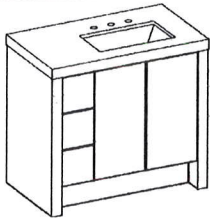

36" version