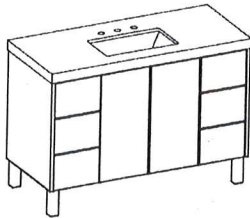

48" version