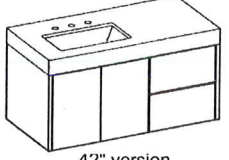

30" version

2 Doors

Door cabinet  
20" model has 1 door hinges right, all others have 2

ITEM #	Without Top	A	B	C	D	CTB
410-0224	24W x 21.5D x 20H	1525	1975	1795	<i>New</i>	1745
410-0230	30W x 21.5D x 20H	1615	2085	1895		1945
410-0236	36W x 21.5D x 20H	1695	2195	1995		2145

36" version

2 doors, 2 drawers on left

Includes one 24" door cabinet for plumbing and one drawer bank to the left  
Drawer bank to the left includes 2 drawers.

ITEM #	Without Top	A	B	C	D	CTB
410-0336	36W x 21.5D x 20H	3055	3955	3595	<i>New</i>	2145
410-0342	42W x 21.5D x 20H	3145	4065	3695		2350
410-0348	48W x 21.5D x 20H	3225	4175	3795		2550