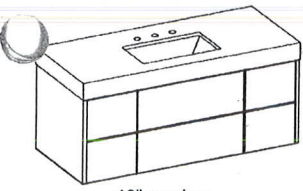

48" version

2 doors, 4 drawers

Designed for a single sink configuration

Includes one 24" door cabinet in center for plumbing and a drawer bank on each side

ITEM #	Without Top	A	B	C	D	CTB
410-0542	42W x 21.5D x 20H	4245	5495	4995	<i>New</i>	2350
410-0548	48W x 21.5D x 20H	4335	5605	5095		2550
410-0560	60W x 21.5D x 20H	4495	5825	5295		2955
410-0572	72W x 21.5D x 20H	4675	6045	5495		3365

48" version

2 split drawers, 4 drawers

Designed for a single sink configuration

Includes one 24" drawer cabinet in center for plumbing and a drawer bank on each side

ITEM #	Without Top	A	B	C	D	CTB
410-0642	42W x 21.5D x 20H	5095	6595	5995	<i>New</i>	2350
410-0648	48W x 21.5D x 20H	5185	6705	6095		2550
410-0660	60W x 21.5D x 20H	5355	6925	6295		2955
410-0672	72W x 21.5D x 20H	5525	7145	6495		3365