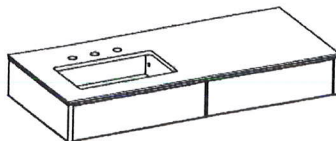

36" version

Drawer, fixed panel

Includes one 24" false panel for plumbing and one drawer to the left

Includes steel brackets - Require solid blocking in wall behind cabinet

ITEM #	Without Top	A	B	C	D	CTB
440-0336	36W x 21.5D x 7H	1695	2195	1995		1585
440-0348	48W x 21.5D x 7H	1780	2295	2095		1910