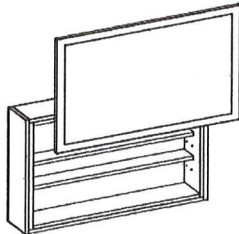

### Linen Cabinets - Wall Hung

3 adjustable shelves in upper section, 2 adjustable shelves in lower section

ITEM #	Dimensions	A	B	C	D	
410-0920L	21W x 16D x 65H	2545	3295	2995		
410-0920R	21W x 16D x 65H	2545	3295	2995		
9 towel cubbies in upper section, linen hamper in lower section						
410-0921L	21W x 16D x 65H	3175	4115	3740		
410-0921R	21W x 16D x 65H	3175	4115	3740		
Interior automatic light, 2 adj glass shelves, 3 towel cubbies, linen hamper in lower section						
410-0922L	21W x 16D x 65H	3970	5135	4670		
410-0922R	21W x 16D x 65H	3970	5135	4670		

Closed

410-0920

Without Doors to Show Interior

410-0921

410-0922

### Liftup Medicine Cabinets

Surface Mount is standard - **Semi Recess on Request**

Soft-closing liftup mechanism made in Germany

2 Adjustable wood shelves

**Automatic internal LED light**

ITEM #	Dimensions	A	B	C	D
400-2524	24W x 7.75D x 24H	2125	2745	2495	
400-2530	30W x 7.75D x 24H	2195	2855	2595	
400-2536	36W x 7.75D x 24H	2295	2965	2695	
400-2548	48W x 7.75D x 24H	2375	3075	2795	