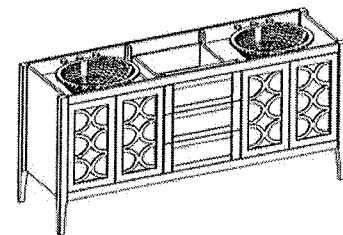

24" x 21.5" x 34"  
single door, hinges right

280-0230

30" x 21.5" x 34"  
double door

280-0236

36" x 21.5" x 34"  
double door

280-0336

36" x 21.5" x 34"  
designed for centered, oval sink  
two doors on right  
pullout on left

280-0436

36" x 21.5" x 34"  
designed for centered, oval sink  
two doors on left  
pullout on right

280-0542

42" x 21.5" x 34"  
two doors in middle  
pullout on left and right

280-0548

48" x 21.5" x 34"  
two doors in middle  
pullout on left and right

280-0560

60" x 21.5" x 34"  
two doors in middle  
pullout on left and right

280-0760

60" x 21.5" x 34"

280-0766

66" x 21.5" x 34"

280-0772

72" x 21.5" x 34"

OTJ Cabinet

280-0724  
\*24" x \*8.5" x 32"

280-0730  
\*30" x \*8.5" x 32"  
\*without crown molding

Linen Tower

280-0924L  
280-0924R

\*22" x \*15" x 78"  
\*without crown molding

Optional hamper available