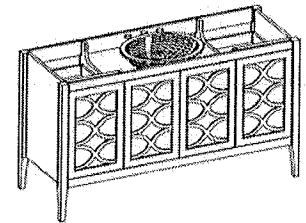

24" x 21.5" x 34"  
single door, hinges right

280-0230

30" x 21.5" x 34"  
double door

280-0236

36" x 21.5" x 34"  
double door

280-0336

36" x 21.5" x 34"  
designed for centered, oval sink  
two doors on right  
pullout on left

280-0436

36" x 21.5" x 34"  
designed for centered, oval sink  
two doors on left  
pullout on right

280-0542

42" x 21.5" x 34"  
two doors in middle  
pullout on left and right

280-0548

48" x 21.5" x 34"  
two doors in middle  
pullout on left and right

280-0560

60" x 21.5" x 34"  
two doors in middle  
pullout on left and right

280-0760

60" x 21.5" x 34"

280-0766

66" x 21.5" x 34"

280-0772

72" x 21.5" x 34"

OTJ Cabinet

280-0724  
\*24" x \*8.5" x 32"

280-0730  
\*30" x \*8.5" x 32"  
\*without crown molding

Linen Tower

280-0924L  
280-0924R

\*22" x \*15" x 78"  
\*without crown molding

Optional hamper available