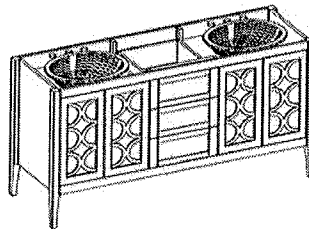

24" x 21.5" x 34"  
single door, hinges right

280-0230

30" x 21.5" x 34"  
double door

280-0236

36" x 21.5" x 34"  
double door

280-0336

36" x 21.5" x 34"  
designed for centered, oval sink  
two doors on right  
pullout on left

280-0436

36" x 21.5" x 34"  
designed for centered, oval sink  
two doors on left  
pullout on right

280-0542

42" x 21.5" x 34"  
two doors in middle  
pullout on left and right

280-0548

48" x 21.5" x 34"  
two doors in middle  
pullout on left and right

280-0560

60" x 21.5" x 34"  
two doors in middle  
pullout on left and right

280-0760

60" x 21.5" x 34"

280-0766

66" x 21.5" x 34"

280-0772

72" x 21.5" x 34"

OTJ Cabinet

280-0724  
\*24" x \*8.5" x 32"

280-0730  
\*30" x \*8.5" x 32"  
\*without crown molding

Linen Tower

280-0924L  
280-0924R

\*22" x \*15" x 78"  
\*without crown molding

Optional hamper available