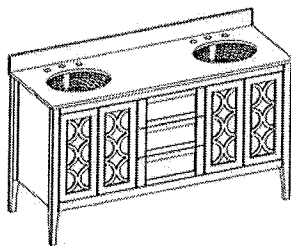

24" x 21.5" x 34"  
single door, hinges right

280-0230

30" x 21.5" x 34"  
double door

280-0236

36" x 21.5" x 34"  
double door

280-0336

36" x 21.5" x 34"  
designed for centered, oval sink  
two doors on right  
pullout on left

280-0436

36" x 21.5" x 34"  
designed for centered, oval sink  
two doors on left  
pullout on right

280-0542

42" x 21.5" x 34"  
two doors in middle  
pullout on left and right

280-0548

48" x 21.5" x 34"  
two doors in middle  
pullout on left and right

280-0560

60" x 21.5" x 34"  
two doors in middle  
pullout on left and right

280-0760

60" x 21.5" x 34"

280-0766

66" x 21.5" x 34"

280-0772

72" x 21.5" x 34"

OTJ Cabinet

280-0724  
\*24" x \*8.5" x 32"

280-0730  
\*30" x \*8.5" x 32"  
\*without crown molding

Linen Tower

280-0924L  
280-0924R

\*22" x \*15" x 78"  
\*without crown molding

Optional hamper available