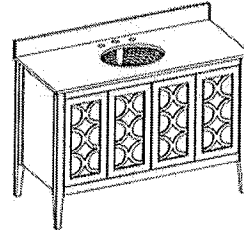

24" x 21.5" x 34"  
single door, hinges right

280-0230

30" x 21.5" x 34"  
double door

280-0236

36" x 21.5" x 34"  
double door

280-0336

36" x 21.5" x 34"  
designed for centered, oval sink  
two doors on right  
pullout on left

280-0436

36" x 21.5" x 34"  
designed for centered, oval sink  
two doors on left  
pullout on right

280-0542

42" x 21.5" x 34"  
two doors in middle  
pullout on left and right

280-0548

48" x 21.5" x 34"  
two doors in middle  
pullout on left and right

280-0560

60" x 21.5" x 34"  
two doors in middle  
pullout on left and right

280-0760

60" x 21.5" x 34"

280-0766

66" x 21.5" x 34"

280-0772

72" x 21.5" x 34"