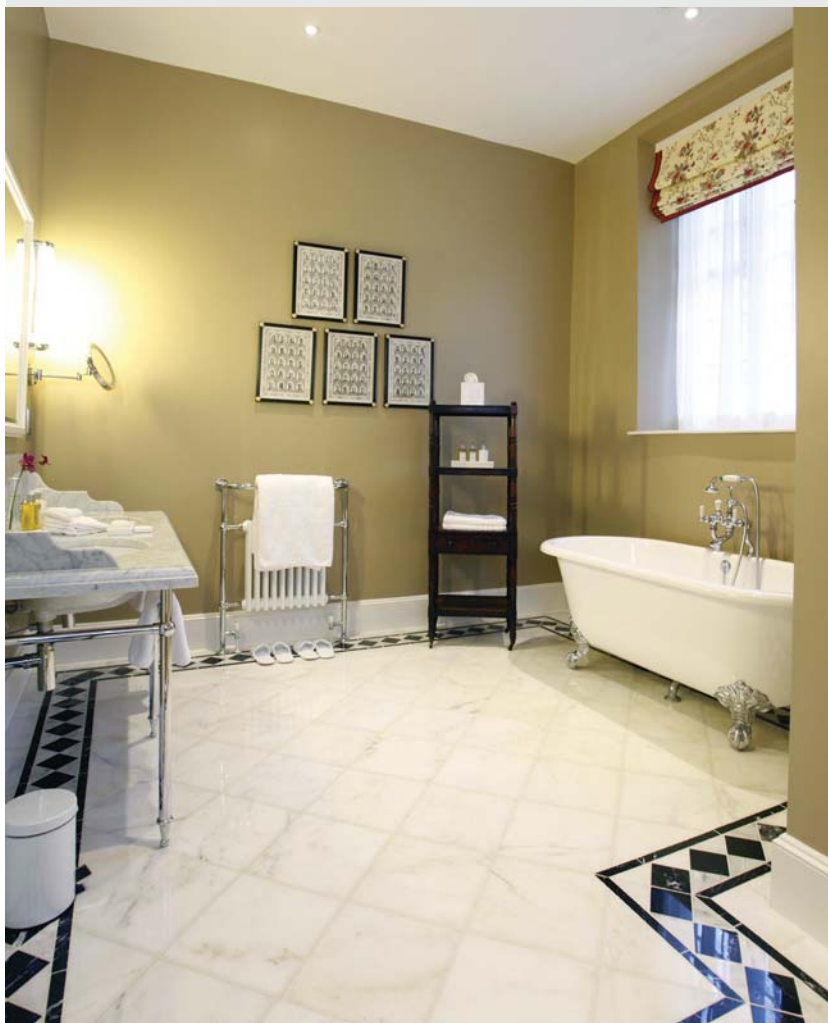

victoria ⊕ albert®

volcanic limestone baths

Cheshire Bath
Ellenborough Park
Cheltenham, Gloucestershire, UK

www.ellenboroughpark.com