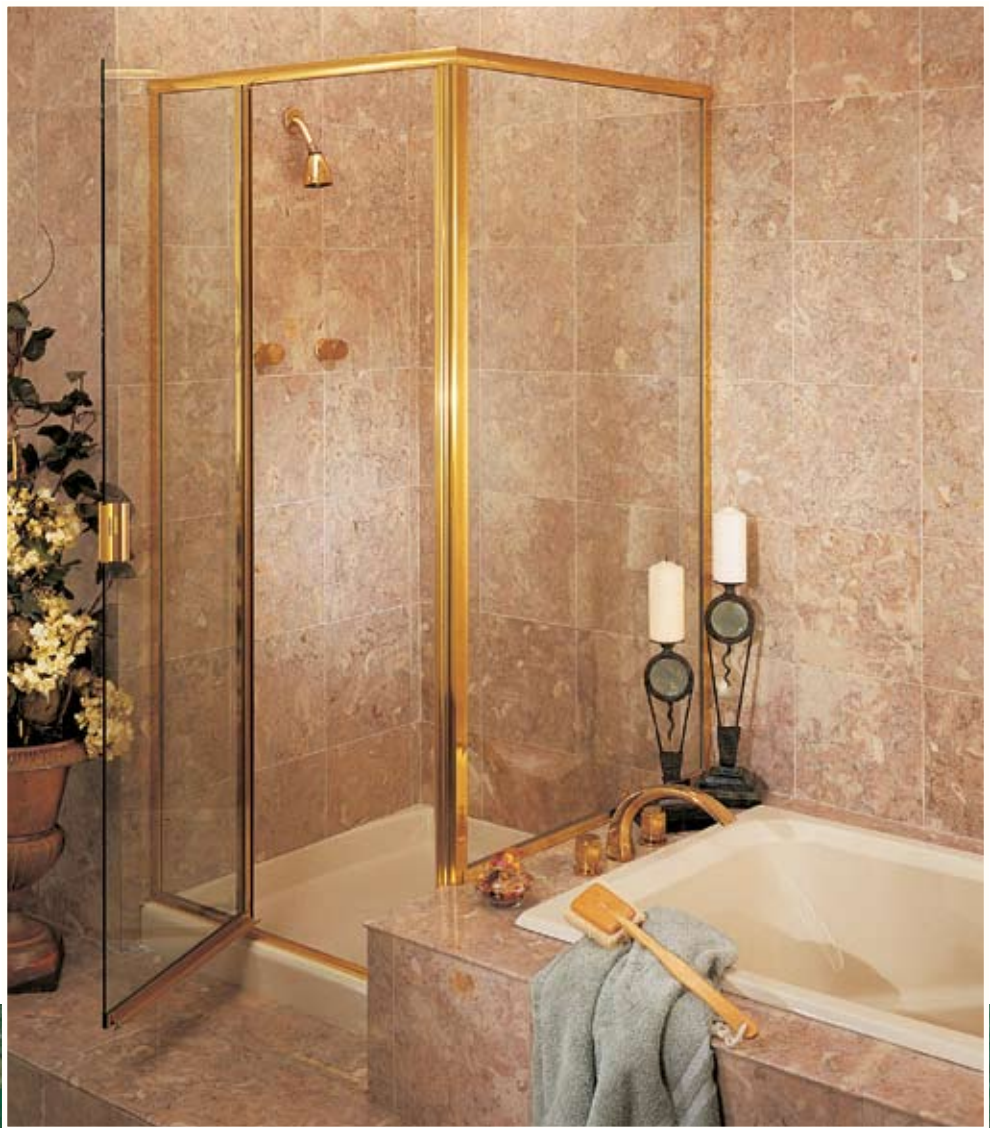

Centec
Design &
Innovation

CS-5 Shower Stall Enclosure
Gold Anodized Finish & Antique Glass with Traditional Towel Bar Upgrade

CENTURY

www.centurybathworks.com

Centec Series

Top quality frameless sliding and semi-frameless hinged enclosures with unlimited options make it the perfect fit.

CH-1631-B Corner Enclosure, Gold Anodized Finish & Clear Glass with Standard Handle

CH-1669 Neo-Angle Enclosure, Silver Anodized Finish & Clear Glass with 6" C-Pull Handle Upgrade

Centec enclosures feature a unique rounded header design constructed of heavy gauge high polished aluminum for a contemporary look. Choose from 18 finish options or custom paint, 10 hardware options, and 16 glass options for the perfect match to your decor.

6" C-Pull Handle Upgrade

Standard Clamp On Handle

CT-5 Tub Enclosure
Satin Nickel Finish and Clear Glass
with Traditional Towel Bar Upgrade

CH-1627 Door & Panel
Silver Anodized Finish and Bubble Glass
with 6" C-pull Handle Upgrade

Decorative Glass Options

Centec is available in a broad choice of glass options to complement your Century shower door. Explore the styling possibilities with the use of decorative glass.

Clear

Bubble

Aquatic (3/8" Only)