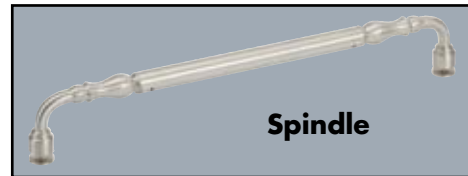

CH-1631-B Corner Enclosure, Gold Anodized Finish & Clear Glass with Standard Handle

CH-1669 Neo-Angle Enclosure, Silver Anodized Finish & Clear Glass with 6" C-Pull Handle Upgrade

Centec enclosures feature a unique rounded header design constructed of heavy gauge high polished aluminum for a contemporary look. Choose from 18 finish options or custom paint, 10 hardware options, and 16 glass options for the perfect match to your decor.

6" Bow

6" Circle

3/4" Pull

TOWEL BAR UPGRADES

Modern (standard)

Traditional

Bow

Spindle