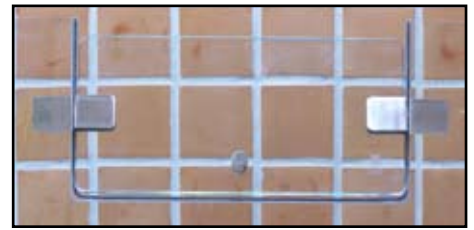

**Vertical Wave (1/4" & 3/8" Only)**

**Pattern 62 (1/4" Only)**

**Rain**

**Reeded (1/4" Only)**

# Steam Options & Spray Panels

**GCWWV - Wall to Wall Vent**

**GCEV - Edge Vent**

**GCGWV - Glass to Wall Vent**

**GCIV - Interior Vent**

**GCGGV - Glass to Glass Vent**

**GPV - Pivot Vent**